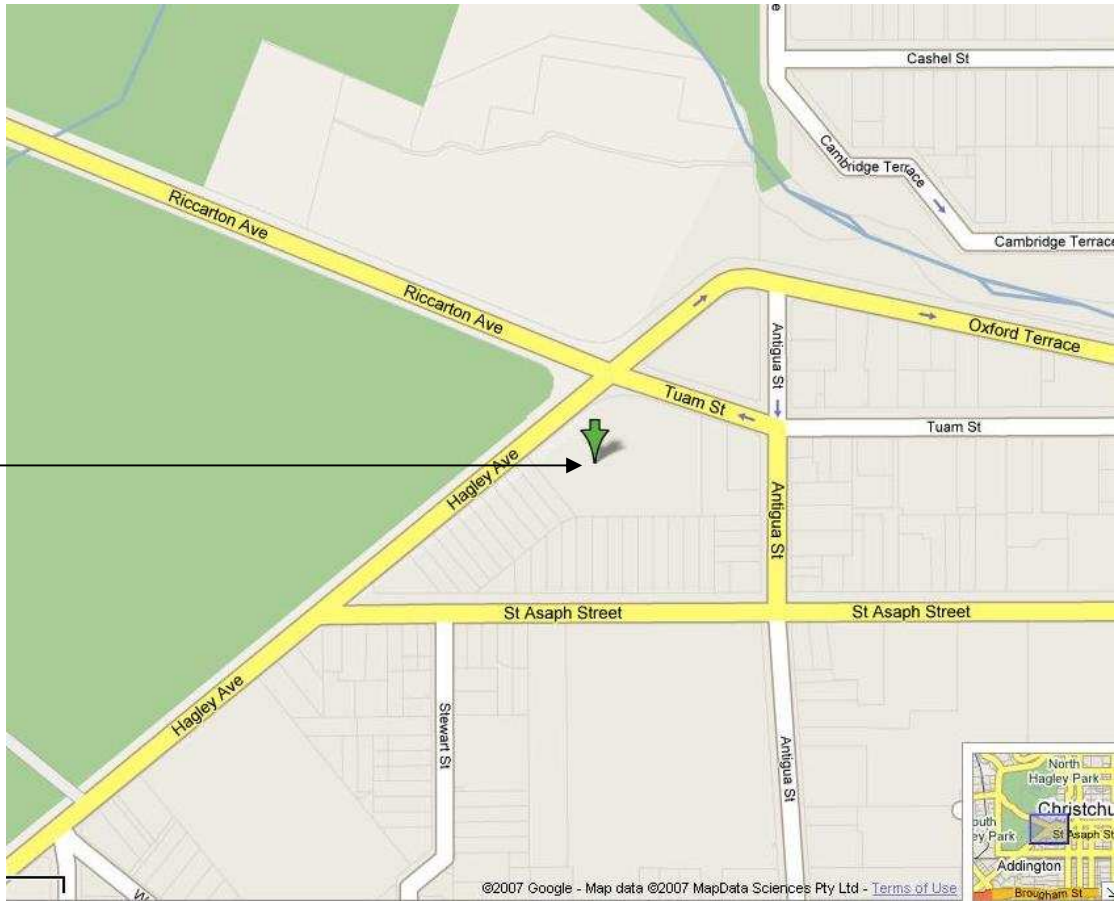

Local Map for

Canterbury Health Laboratories, Haematology Outpatients, Blood Test Centre.

Main Entrance to Canterbury Health Laboratories (Access Hagley Avenue)

Car Parking Building (Access from Antigua Street)